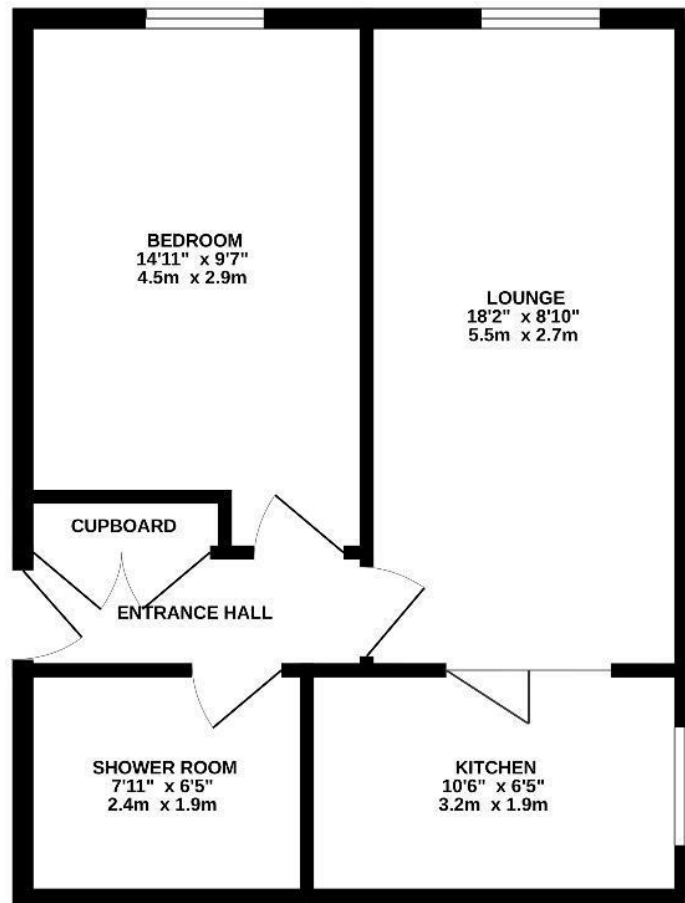

1 Clifton Court

Heath Road, Liverpool, L19 4UE

£75,000

TOTAL FLOOR AREA : 454 sq.ft. (42.1 sq.m.) approx.